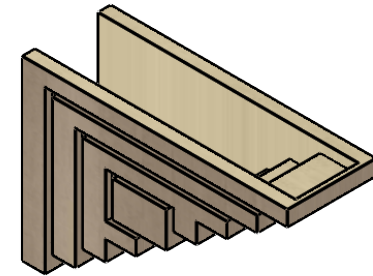

ITEM NUMBER: CORU07X21X14LANRCPR

7"W X 21"D X 14"H SERIES 3 CLASSIC LONDON ROUGH CEDAR TIMBERTHANE
FAUX WOOD CORBEL, PRIMED

SIDE PROFILE

FRONT PROFILE

ISOMETRIC

EKENA MILLWORK
2300 WEST MAIN ST.
CLARKSVILLE, TX 75426
TOLL FREE: 866-607-0453
WWW.EKENAMILLWORK.COM

NOTES

1. INSTALLATION TO BE COMPLETED IN ACCORDANCE WITH MANUFACTURER'S SPECIFICATIONS.
2. DRAWING MAY NOT BE TO SCALE
3. THIS DRAWING IS INTENDED FOR DESIGN AND PLANNING PURPOSES ONLY.
4. ALL INFORMATION CONTAINED HEREIN WAS CURRENT AT THE TIME OF DEVELOPMENT BUT MUST BE REVIEWED AND APPROVED BY THE PRODUCT MANUFACTURER TO BE CONSIDERED ACCURATE.
5. TIMBERTHANE ARCHITECTURAL PRODUCTS ARE MADE FROM HIGH DENSITY URETHANE AND COME FACTORY PRIMED