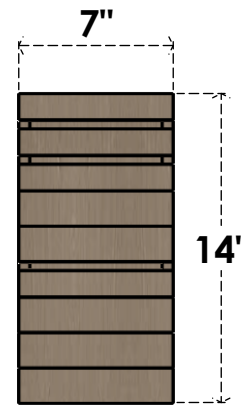

ITEM NUMBER: CORU07X21X14LANRCPR

7"W X 21"D X 14"H SERIES 3 CLASSIC LONDON ROUGH CEDAR TIMBERTHANE
FAUX WOOD CORBEL, PRIMED

SIDE PROFILE

FRONT PROFILE

ISOMETRIC

EKENA MILLWORK
2300 WEST MAIN ST.
CLARKSVILLE, TX 75426
TOLL FREE: 866-607-0453
WWW.EKENAMILLWORK.COM

NOTES

1. INSTALLATION TO BE COMPLETED IN ACCORDANCE WITH MANUFACTURER'S SPECIFICATIONS.
2. DRAWING MAY NOT BE TO SCALE
3. THIS DRAWING IS INTENDED FOR DESIGN AND PLANNING PURPOSES ONLY.
4. ALL INFORMATION CONTAINED HEREIN WAS CURRENT AT THE TIME OF DEVELOPMENT BUT MUST BE REVIEWED AND APPROVED BY THE PRODUCT MANUFACTURER TO BE CONSIDERED ACCURATE.
5. TIMBERTHANE ARCHITECTURAL PRODUCTS ARE MADE FROM HIGH DENSITY URETHANE AND COME FACTORY PRIMED