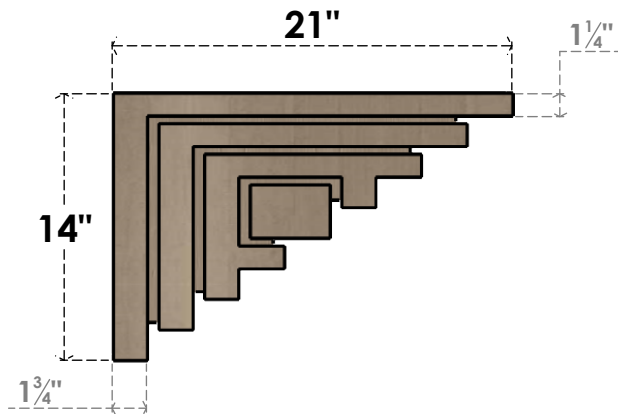

ITEM NUMBER: CORU07X21X14LANRCPR

7"W X 21"D X 14"H SERIES 3 CLASSIC LONDON ROUGH CEDAR TIMBERTHANE
FAUX WOOD CORBEL, PRIMED

SIDE PROFILE

FRONT PROFILE

ISOMETRIC

EKENA MILLWORK
2300 WEST MAIN ST.
CLARKSVILLE, TX 75426
TOLL FREE: 866-607-0453
WWW.EKENAMILLWORK.COM

NOTES

1. INSTALLATION TO BE COMPLETED IN ACCORDANCE WITH MANUFACTURER'S SPECIFICATIONS.
2. DRAWING MAY NOT BE TO SCALE
3. THIS DRAWING IS INTENDED FOR DESIGN AND PLANNING PURPOSES ONLY.
4. ALL INFORMATION CONTAINED HEREIN WAS CURRENT AT THE TIME OF DEVELOPMENT BUT MUST BE REVIEWED AND APPROVED BY THE PRODUCT MANUFACTURER TO BE CONSIDERED ACCURATE.
5. TIMBERTHANE ARCHITECTURAL PRODUCTS ARE MADE FROM HIGH DENSITY URETHANE AND COME FACTORY PRIMED